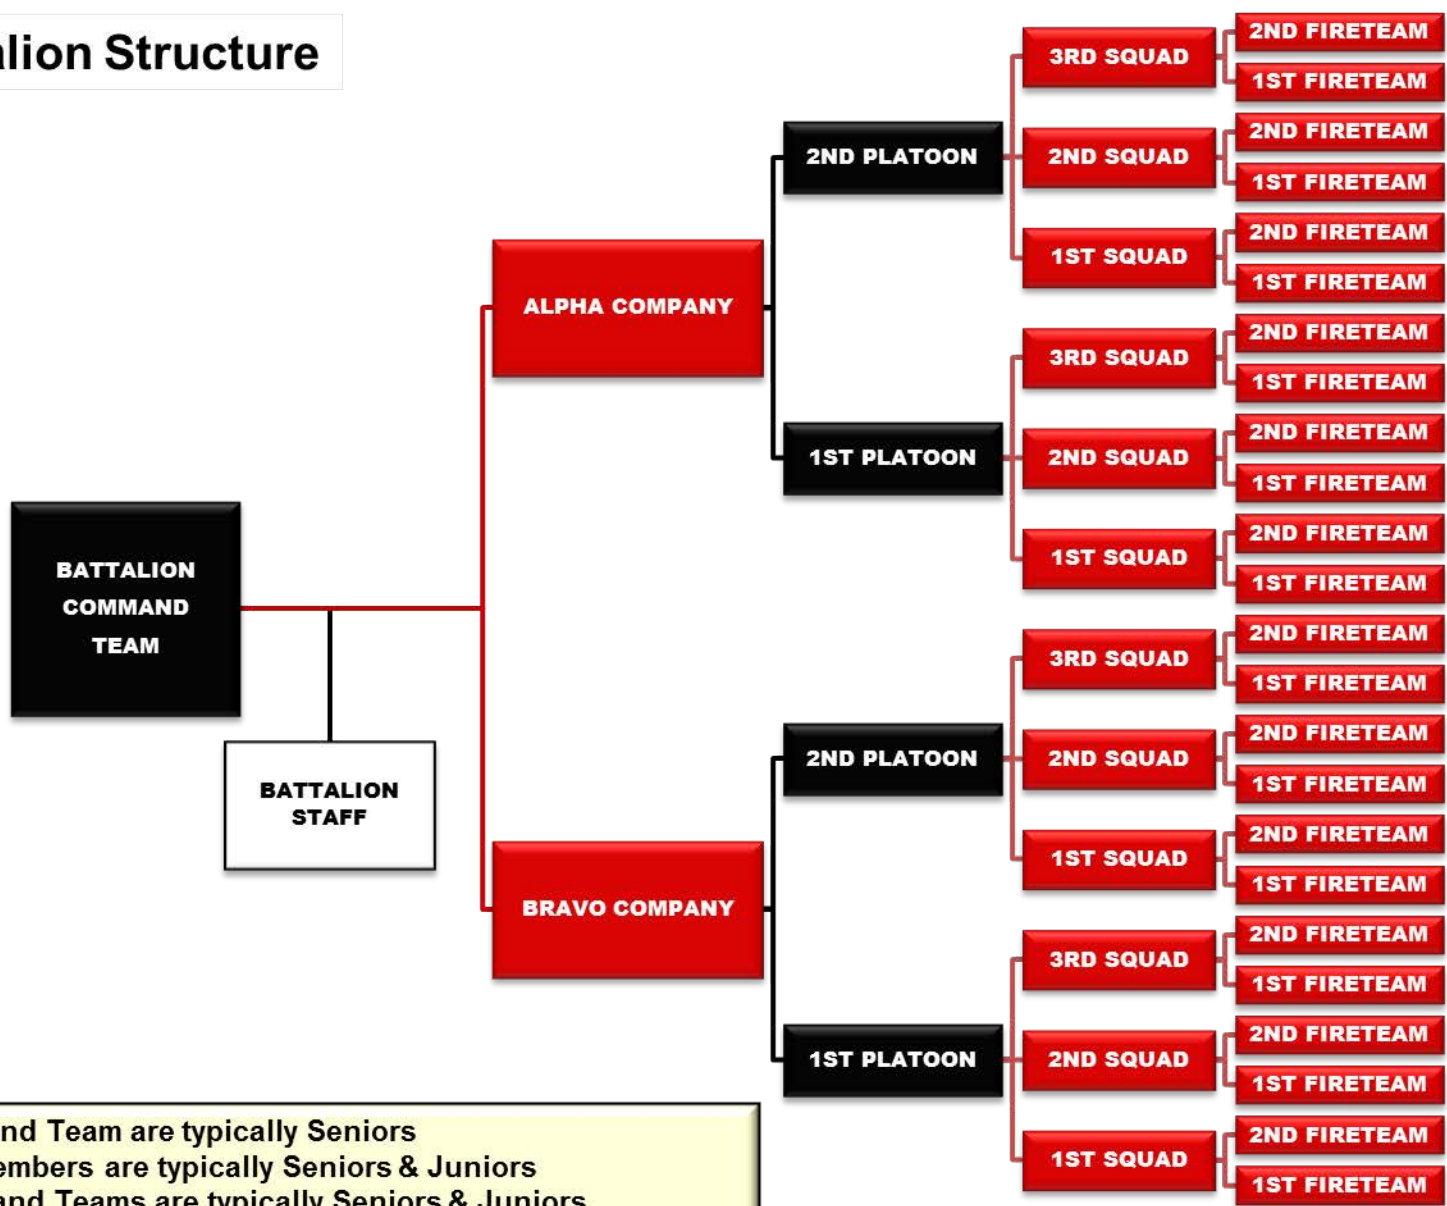

Generic Battalion Structure

- Battalion Command Team are typically Seniors
- Battalion Staff members are typically Seniors & Juniors
- Company Command Teams are typically Seniors & Juniors
- Platoon Commanders are typically Seniors & Juniors
- Squad Leaders are typically Sophomores
- Fire-team Leaders are typically Seniors & Juniors
- All Midshipman, Officer Candidates and MECEP students are integrated into the battalion